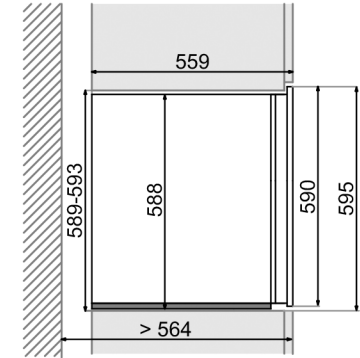

DUNAVOX GLANCE-25

DAVG-25.63DB.TO, DSS.TO

Front View

Side View

Top View

Remove