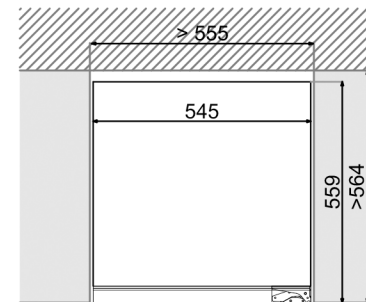

DUNAVOX GLANCE-25

DAVG-25.63DB.TO, DSS.TO

Front View

Side View

Top View

Remove