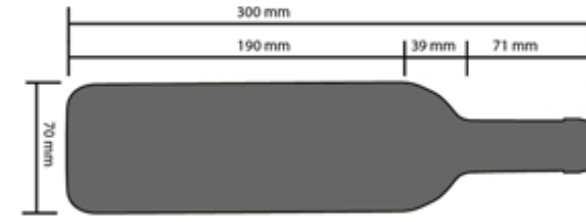

Bottle loading plan

DUNAVOX SOUL-18
DAVS-18.46B, SS

Standard 750mL Bordeaux bottle

6

6

6

18