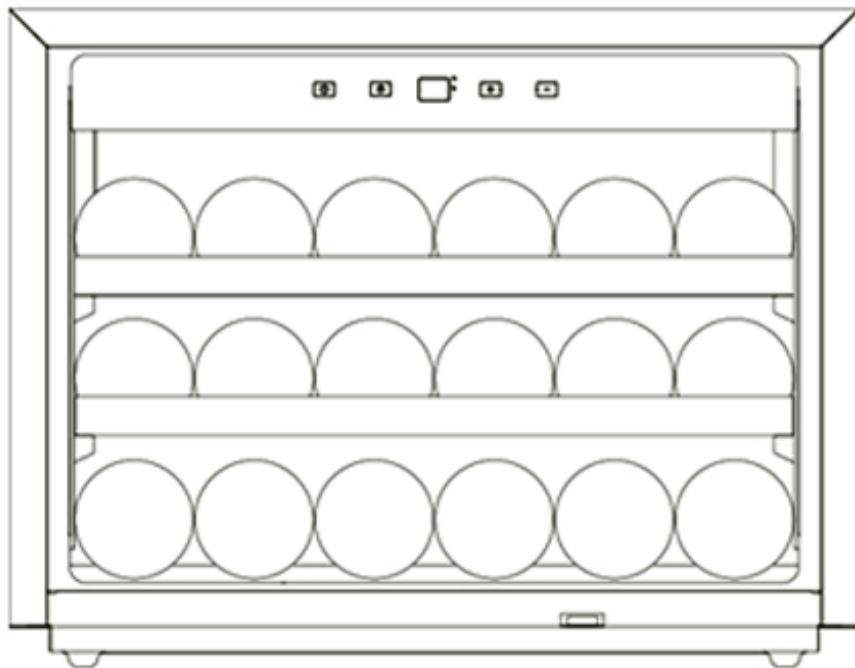

Bottle loading plan

DUNAVOX SOUL-18
DAVS-18.46B, SS

Standard 750mL Bordeaux bottle

6

6

6

18